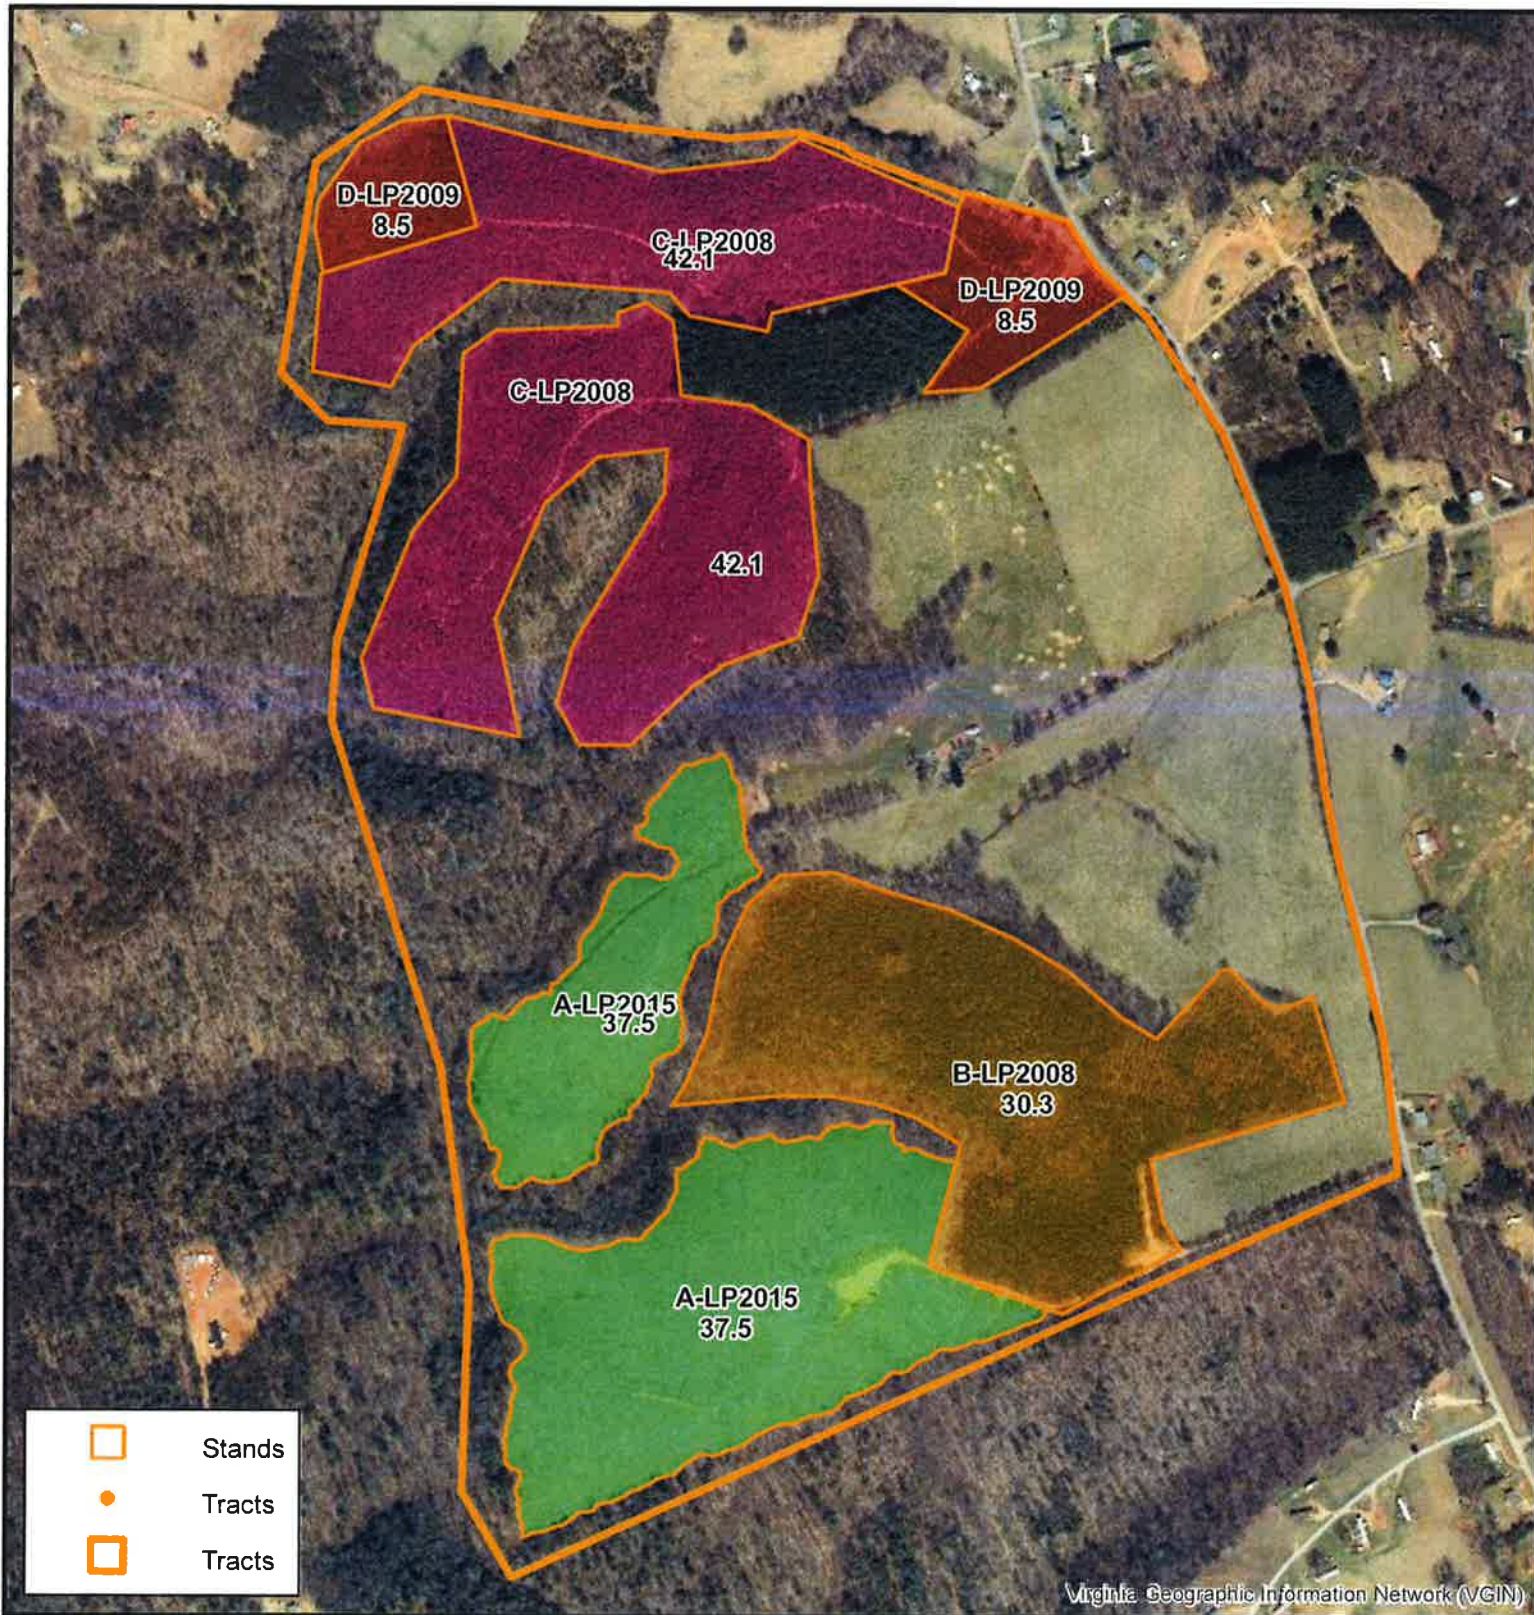

# Smith Plantation

Kevin Keith  
(276)957-1319  
kevin.keith@dof.virginia.gov  
6/20/2018

Stand A (37.5 acres) - planted 2015; Stand B (30.3 acres) - planted 2008; Stand C (42.1 acres) - planted 2008; Stand D (8.5 acres) - planted 2009

While VDOF has attempted to ensure that the features shown on this map are accurate, VDOF did not perform survey work or otherwise verify information provided to it in preparing this map and all features and acreages shown are approximate. VDOF expressly disclaims all warranties of any type concerning this map, and any use of the map assumes you understand and agree with this disclaimer.